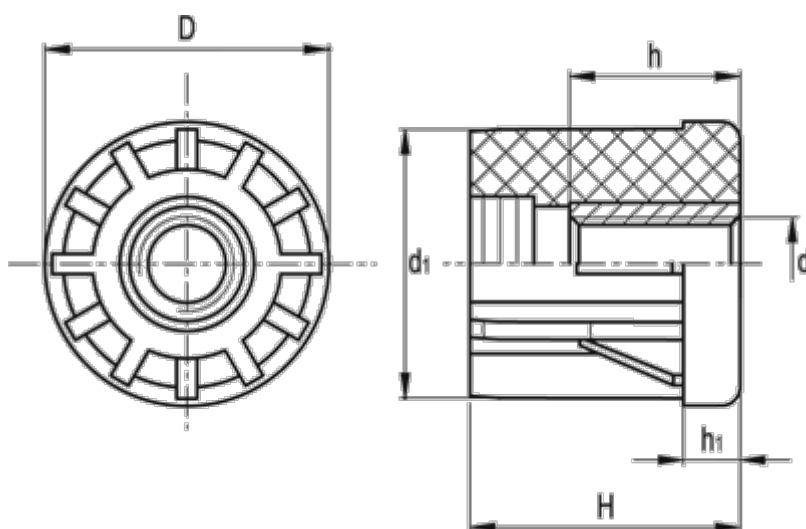

Data Sheet

Article number: 2310320415
Description: E+G Round end-cap
NDX.T-60.3x2.5-M16

Measures

d	= M16	Tube wall thickness = 2.5
D	= 60	Weight (g) = 94
d1	= 55.3	
h	= 15	
H	= 52	
h1	= 12	
Internal tube size	= 55.3	
Outer tube size	= 60.3	